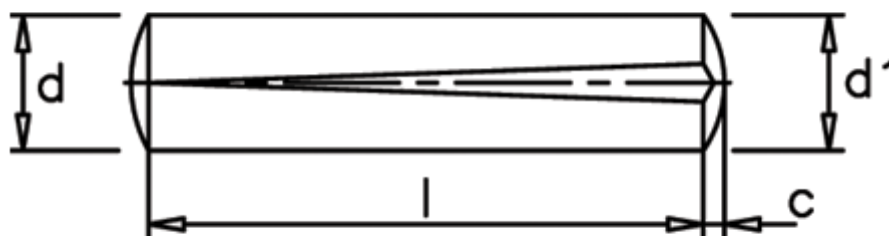

# Data Sheet

Article number: 08012406

Description: KLEE Slotted pin S1 2,5x8  
Steel

## Measures

---

c	= 0,4
d	= 2.5
d1	= 2.70
Length	= 8